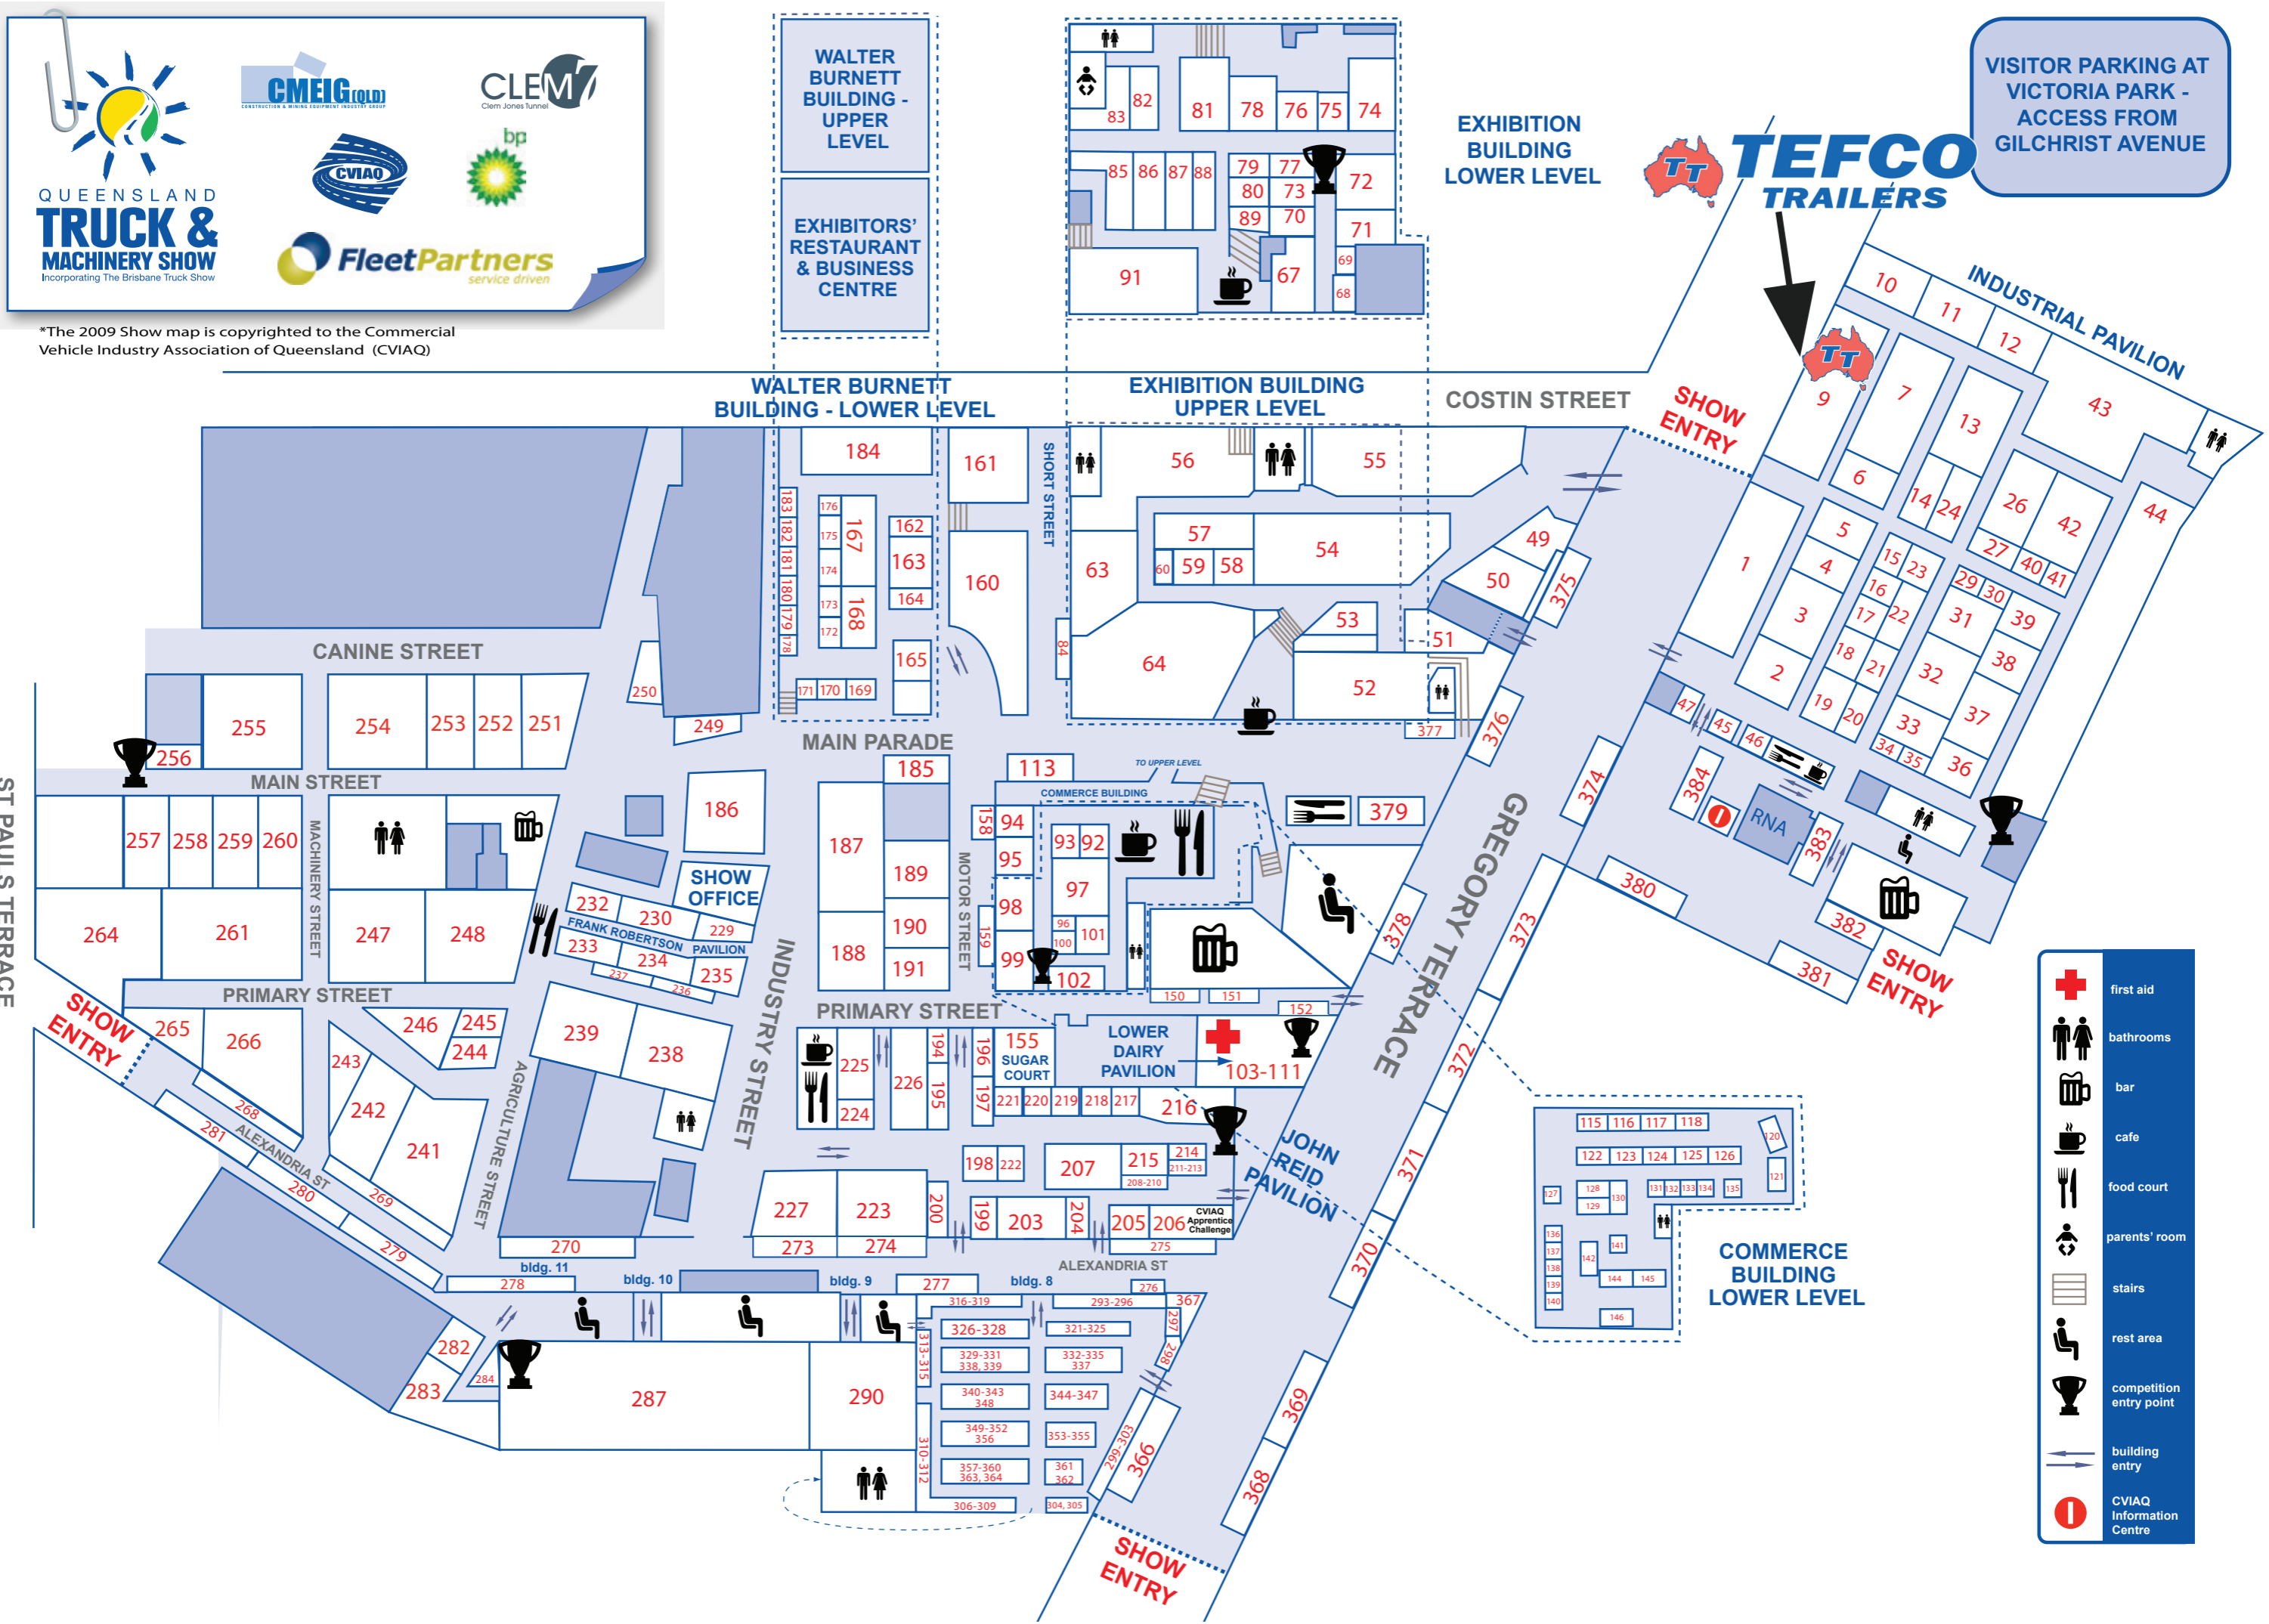

*The 2009 Show map is copyrighted to the Commercial Vehicle Industry Association of Queensland (CVIAQ)

VISITOR PARKING AT VICTORIA PARK - ACCESS FROM GILCHRIST AVENUE

- first aid
- bathrooms
- bar
- cafe
- food court
- parents' room
- stairs
- rest area
- competition entry point
- building entry
- CVIAQ Information Centre